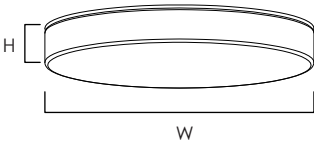

TRIM | FLUSH MOUNT

57660 | 57662 | 57663 | 57664

- Die Cast Aluminum
- Size options between 5", 7", 9", and 11"
- Ultra-thin 1/2" height with less than 1/4" trim
- Available in 3000k (Made-to-order Color Temperatures available)
- Suitable for Closets according to NEC Section 410.8 & 410.16
- Available in White (WT), Black (BK), Polished Chrome (PC) and Satin Nickel (SN)
- Dimmable with Triac and ELV Dimmers
- Easy to install: fits in 3-0 and 4-0 Outlet Box (pancake and mud ring acceptable)
- Pendant light accessory available (sold separately)
- Suitable for Wet Location, for use on ceilings outdoor and above showers
- ETL/cETL IP65

MEASUREMENTS

MODEL	DIMENSION	CANOPY	WIRE LENGTH
57660	5"W x 0.75"H x 5"L	5"W x 0.75"H x 5"L	8"L
57662	7"W x 0.75"H x 7"L	7"W x 0.75"H x 7"L	8"L
57663	9"W x 0.75"H x 9"L	9"W x 0.75"H x 9"L	8"L
57664	11"W x 0.75"H x 11"L	11"W x 0.75"H x 11"L	8"L
57600	2.25"W x 10.75"H x 2.25"L, 120"OAH	5"W x 0.25"H x 5"L	120"L

FINISHES OPTIONS:

- Polished Chrome (PC)
- Satin Nickel (SN)
- White (WT)
- Black (BK)

MATERIAL:

PC + Aluminum

GLASS:

White Acrylic (WT)

AVAILABLE SIZE:

5" | 7" | 9" | 11"