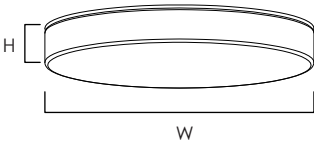

TRIM | FLUSH MOUNT

57660 | 57662 | 57663 | 57664

- Die Cast Aluminum
- Size options between 5", 7", 9", and 11"
- Ultra-thin 1/2" height with less than 1/4" trim
- Available in 3000k (Made-to-order Color Temperatures available)
- Suitable for Closets according to NEC Section 410.8 & 410.16
- Available in White (WT), Black (BK), Polished Chrome (PC) and Satin Nickel (SN)
- Dimmable with Triac and ELV Dimmers
- Easy to install: fits in 3-0 and 4-0 Outlet Box (pancake and mud ring acceptable)
- Pendant light accessory available (sold separately)
- Suitable for Wet Location, for use on ceilings outdoor and above showers
- ETL/cETL IP65

MEASUREMENTS

| MODEL | DIMENSION | CANOPY | WIRE LENGTH |
|-------|------------------------------------|----------------------|-------------|
| 57660 | 5"W x 0.75"H x 5"L | 5"W x 0.75"H x 5"L | 8"L |
| 57662 | 7"W x 0.75"H x 7"L | 7"W x 0.75"H x 7"L | 8"L |
| 57663 | 9"W x 0.75"H x 9"L | 9"W x 0.75"H x 9"L | 8"L |
| 57664 | 11"W x 0.75"H x 11"L | 11"W x 0.75"H x 11"L | 8"L |
| 57600 | 2.25"W x 10.75"H x 2.25"L, 120"OAH | 5"W x 0.25"H x 5"L | 120"L |

FINISHES OPTIONS:

- Polished Chrome (PC)
- Satin Nickel (SN)
- White (WT)
- Black (BK)

MATERIAL:

PC + Aluminum

GLASS:

White Acrylic (WT)

AVAILABLE SIZE:

5" | 7" | 9" | 11"