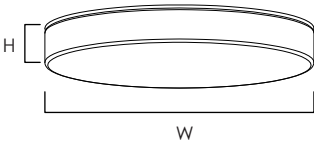

# TRIM | FLUSH MOUNT

57660 | 57662 | 57663 | 57664

- Die Cast Aluminum
- Size options between 5", 7", 9", and 11"
- Ultra-thin 1/2" height with less than 1/4" trim
- Available in 3000k (Made-to-order Color Temperatures available)
- Suitable for Closets according to NEC Section 410.8 & 410.16
- Available in White (WT), Black (BK), Polished Chrome (PC) and Satin Nickel (SN)
- Dimmable with Triac and ELV Dimmers
- Easy to install: fits in 3-0 and 4-0 Outlet Box (pancake and mud ring acceptable)
- Pendant light accessory available (sold separately)
- Suitable for Wet Location, for use on ceilings outdoor and above showers
- ETL/cETL IP65

## MEASUREMENTS

MODEL	DIMENSION	CANOPY	WIRE LENGTH
57660	5"W x 0.75"H x 5"L	5"W x 0.75"H x 5"L	8"L
57662	7"W x 0.75"H x 7"L	7"W x 0.75"H x 7"L	8"L
57663	9"W x 0.75"H x 9"L	9"W x 0.75"H x 9"L	8"L
57664	11"W x 0.75"H x 11"L	11"W x 0.75"H x 11"L	8"L
57600	2.25"W x 10.75"H x 2.25"L, 120"OAH	5"W x 0.25"H x 5"L	120"L