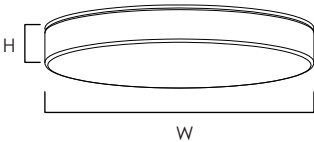

TRIM | FLUSH MOUNT

57660 | 57662 | 57663 | 57664

- Die Cast Aluminum
- Size options between 5", 7", 9", and 11"
- Ultra-thin 1/2" height with less than 1/4" trim
- Available in 3000k (Made-to-order Color Temperatures available)
- Suitable for Closets according to NEC Section 410.8 & 410.16
- Available in White (WT), Black (BK), Polished Chrome (PC) and Satin Nickel (SN)
- Dimmable with Triac and ELV Dimmers
- Easy to install: fits in 3-0 and 4-0 Outlet Box (pancake and mud ring acceptable)
- Pendant light accessory available (sold separately)
- Suitable for Wet Location, for use on ceilings outdoor and above showers
- ETL/cETL IP65

MEASUREMENTS

MODEL	DIMENSION	CANOPY	WIRE LENGTH
57660	5"W x 0.75"H x 5"L	5"W x 0.75"H x 5"L	8"L
57662	7"W x 0.75"H x 7"L	7"W x 0.75"H x 7"L	8"L
57663	9"W x 0.75"H x 9"L	9"W x 0.75"H x 9"L	8"L
57664	11"W x 0.75"H x 11"L	11"W x 0.75"H x 11"L	8"L
57600	2.25"W x 10.75"H x 2.25"L, 120"OAH	5"W x 0.25"H x 5"L	120"L