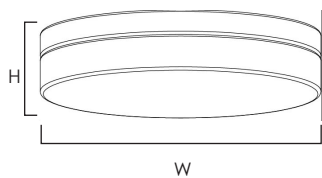

ILLUMINAIRE II | FLUSH MOUNT

57680 | 57682 | 57683 | 57684

- Die Cast Aluminum
- Size options between 5", 7", 9", and 11"
- Available in 3000k (Made-to-order Color Temperatures available)
- Thick acrylic etched on the inside to give dimension
- Suitable for Closets according to NEC Section 410.8 & 410.16
- Available in Polished Chrome (PC), Satin Nickel (SN), and Bronze (BZ)
- Dimmable with Triac and ELV Dimmers
- Easy to install: fits in 3-0 and 4-0 Outlet Box (pancake and mud ring acceptable)
- Pendant light accessory available (sold separately)
- Suitable for Wet Location, for use on ceilings outdoor and above showers
- ETL/cETL IP65

MEASUREMENTS

MODEL	DIMENSION
57680	5"W x 1.75"H x 5"L
57682	7"W x 1.75"H x 7"L
57683	9"W x 1.75"H x 9"L
57684	11"W x 1.75"H x 11"L

WIRE LENGTH
8"L
8"L
8"L
8"L

LAMPING

MODEL	BULB TYPE	CRI	COL. TEMP.	RATED	LUMENS DEL	DIMMABLE	INPUT
57680	12.5W AC Integrated LED	90+	3000K	920	820	Triac CL	120V
57682	15W AC Integrated LED	90+	3000K	1080	980	Triac CL	120V
57683	18W AC Integrated LED	90+	3000K	1270	1170	Triac CL	120V
57684	20W AC Integrated LED	90+	3000K	1400	1300	Triac CL	120V