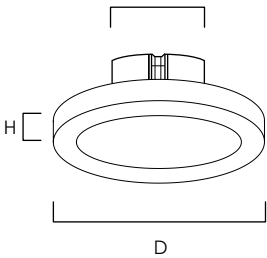

MEASUREMENTS

MODEL DIMENSION

57710	5"D x 0.5"H
57712	7"D x 0.5"H
57780	7"D x 1.25"H
57784	7"D x 1.75"H
57714	10"D x 0.5"H

HANGING WEIGHT

0.88 lb
1.21 lb
1.75 lb

LAMPING

MODEL BULB TYPE

*57710	10W LED (Integrated)
*57712	15W LED (Integrated)
*57780	Add on shell
*57784	15W LED (Integrated)
*57714	20W LED (Integrated)

CRI	LUMENS	INIT	DEL	COL TEMP.	DIMMABLE	INPUT
90+	700	600	3000K	ELV	120V	
90+	1050	900	3000K	ELV	120V	
90+	1100	900	3000K	ELV	120V	
90+	1400	1200	3000K	ELV	120V	

*120-277V input and 0-10V dimming available upon request

Always consult a qualified electrician before installing any lighting product

FINISHES OPTIONS:

- White (WT)
- Bronze (BZ)
- Black (BK)
- Satin Nickel (SN)

MATERIAL:

Die Cast Aluminum
PMMA Acrylic Diffuser

AVAILABLE SIZES:

5" | 7" | 10"

RATINGS:

ETL/cETL IP65
Wet Location
Energy Star
Title 24 JA8 compliant
ADA
Dimmable
Closets Rated: 410.8 & 410.16

ADDITIONAL:

RATED LIFE: 50,000 Hours
OPERATING TEMP: -20° C (-4°), 40° C (104° F)
PHOTOMETRIC: Report Found Online