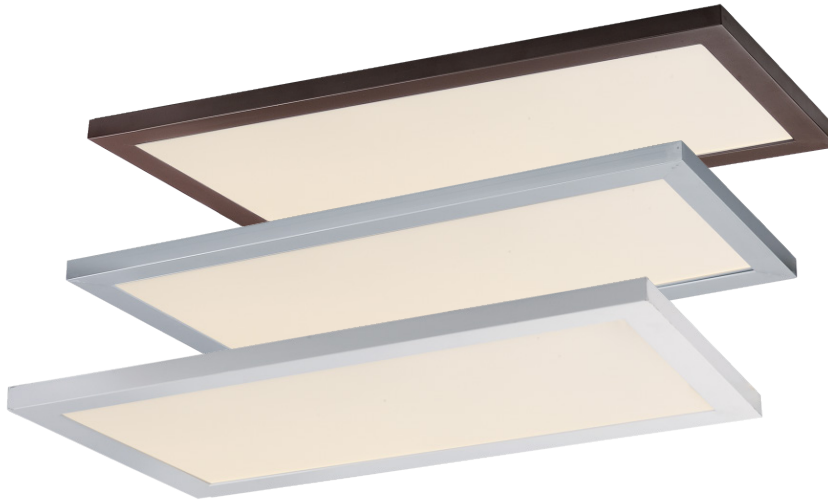

# SKY 23.5" I FLUSH MOUNT

57762 / 57772

- ETL/cETL IP65
- 120-277V Input
- Dimmability Options: 0-10V or ELV
- Finish Options: White, Bronze, Brushed Aluminium
- Suitable for Closets according to NEC Section 410.8 & 410.16
- LED 3000K/4000K Color Temperature, CRI 90+
- Suitable for Wet Location
- Energy Star

## PRODUCT DESCRIPTION

Sky makes large scale edge lit LED flush mount easy for both residential and commercial uses. With a user-friendly mounting bracket and integrated driver, this product lends itself to quick installations. High powered LED modules with 110-277V capability with your choice of dimming and classic finishes to suit any setting.