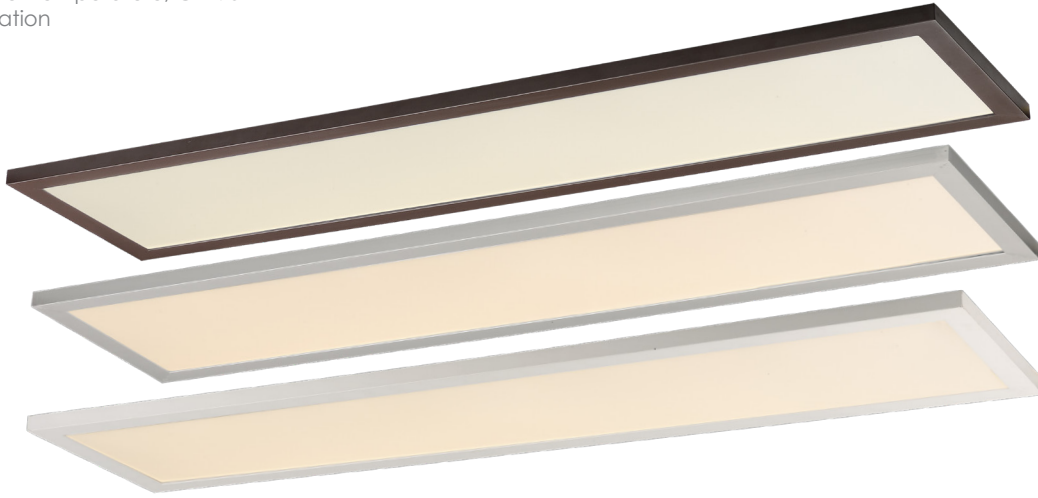

# SKY 48" I FLUSH MOUNT

57764 / 57774

- ETL/cETL IP65
- 120-277V Input
- Dimmability Options: 0-10V or ELV
- Finish Options: White, Bronze, Brushed Aluminium
- Suitable for Closets according to NEC Section 410.8 & 410.16
- LED 3000K/4000K Color Temperature, CRI 90+
- Suitable for Wet Location
- Energy Star

## PRODUCT DESCRIPTION

Sky makes large scale edge lit LED flush mount easy for both residential and commercial uses. With a user-friendly mounting bracket and integrated driver, this product lends itself to quick installations. High powered LED modules with 110-277V capability with your choice of dimming and classic finishes to suit any setting.