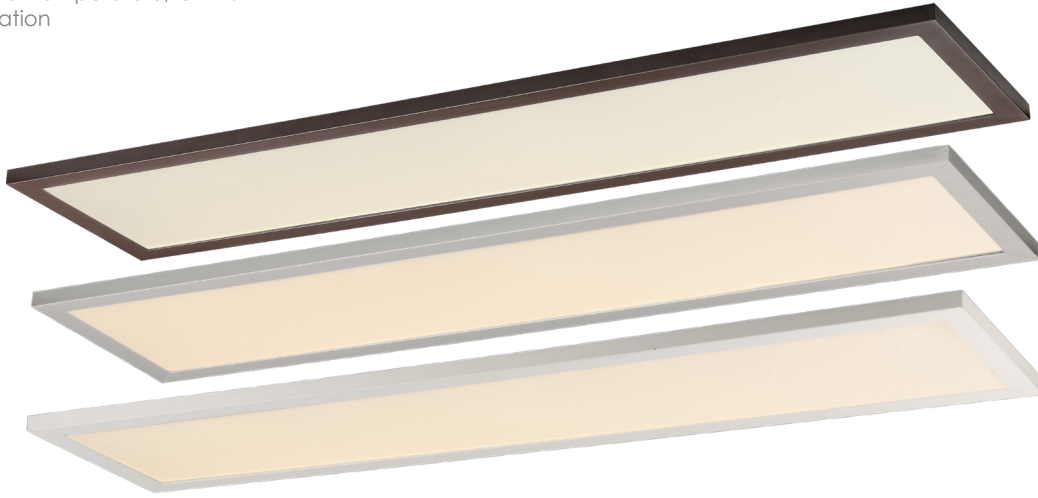

SKY 48" I FLUSH MOUNT

57764 / 57774

- ETL/cETL IP65
- 120-277V Input
- Dimmability Options: 0-10V or ELV
- Finish Options: White, Bronze, Brushed Aluminium
- Suitable for Closets according to NEC Section 410.8 & 410.16
- LED 3000K/4000K Color Temperature, CRI 90+
- Suitable for Wet Location
- Energy Star

Job Name : _____
Job Type : _____
Quantity : _____
Comments : _____

PRODUCT DESCRIPTION

Sky makes large scale edge lit LED flush mount easy for both residential and commercial uses. With a user-friendly mounting bracket and integrated driver, this product lends itself to quick installations. High powered LED modules with 110-277V capability with your choice of dimming and classic finishes to suit any setting.

MEASUREMENT

DIMENSIONS : 48"L x 11.75"W x 0.75"H
HANGING WEIGHT : 13.01 lb

LAMPING

INPUT VOLTAGE : 120-277V
LUMENS : 3600
BULB : 45W PCB LED (Integrated)
DIMMABLE : Dimmable with ELV Dimmer at 120V
CRI : 90+

Model	Color Temp.
57764	3000K
57774	4000K

FINISHES OPTIONS:

- White (WT)
- Bronze (BZ)
- Brushed Aluminium (AL)

*57774 is only stocked in WT (White finish).
Other finishes accepted by request,
MOQ may apply.