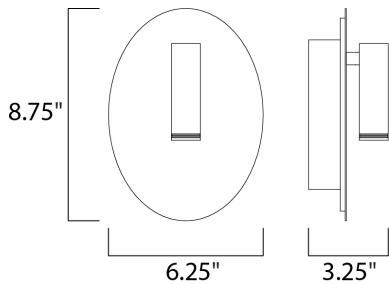

MEASUREMENTS

DIMENSION : 6.25" W x 10" H x 6" Ext
 HANGING WEIGHT : 2.01 lb

LAMPING

INPUT VOLTAGE : 120V
 LUMENS : 860 Rated
 BULB : 2 x 15W LED PCB Integrated , 15W Total
 BULB INCLUDED : (Integrated)
 DIMMABLE : No
 CRI : 80+ CRI
 COLOR_TEMP : 3000K
 LIGHTING_DIRECTION : Directional