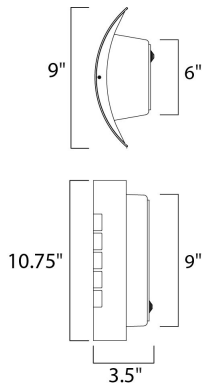

PRODUCT DESCRIPTION

MEASUREMENTS

DIMENSION : 9" W x 10.75" H x 3.5" Ext
 BACK PLATE : 6" W x 9" H x 7.5" HCO
 HANGING WEIGHT : 1.03 lb

LAMPING

INPUT VOLTAGE : 120V
 LUMENS : 900 Rated
 BULB : 1 x 9W LED E26 Medium , 9W Total
 BULB INCLUDED : (Included)
 DIMMABLE : Triac CL
 CRI : 90+ CRI
 COLOR_TEMP : 3000K
 LIGHTING_DIRECTION : Both