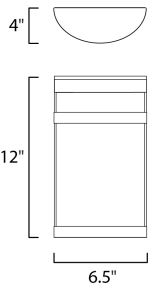

PRODUCT DESCRIPTION

MEASUREMENTS

DIMENSION : 6.5" W x 12" H x 4" Ext
 BACK PLATE : 6.5" W x 12" H x 6" HCO
 HANGING WEIGHT : 4.63 lb

LAMPING

INPUT VOLTAGE : 120V
 LUMENS : 1,600 Rated
 BULB : 2 x 9W LED E26 Medium , 18W Total
 BULB INCLUDED : (Included)
 DIMMABLE : Yes
 COLOR_TEMP : 3000K