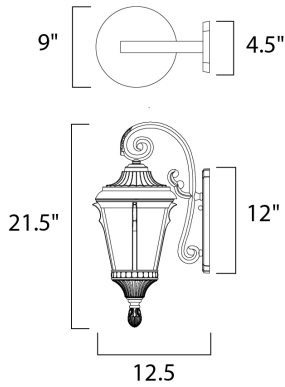

PRODUCT DESCRIPTION

MEASUREMENTS

DIMENSION : 9" W x 21.5" H x 12.5" Ext
 BACK PLATE : 4.5" W x 12" H x 10" HCO
 HANGING WEIGHT : 6.6 lb

LAMPING

INPUT VOLTAGE : 120V
 LUMENS : 455 Rated
 BULB : 1 x 9W LED E26 Medium , 9W Total
 BULB INCLUDED : (Included)
 DIMMABLE : Triac CL
 CRI : 90+ CRI
 COLOR_TEMP : 3000K

FINISHES OPTION

 Espresso

GLASS

Latte LT

MATERIAL

Die Cast Aluminum

RATINGS

cULus
 Wet Location
 JA8 Bulb In