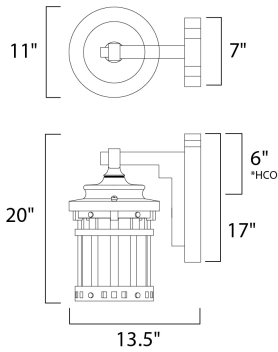

PRODUCT DESCRIPTION