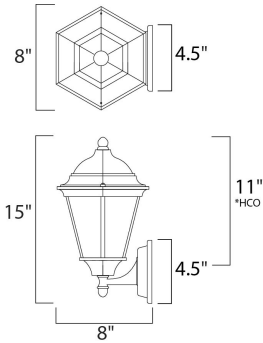

PRODUCT DESCRIPTION

MEASUREMENTS

DIMENSION : 8" W x 15" H x 8" Ext
BACK PLATE : 4.5" W x 4.5" H x 11" HCO
HANGING WEIGHT : 2.2 lb

LAMPING

INPUT VOLTAGE : 120V
LUMENS : 455 Rated
BULB : 1 x 9W LED E26 Medium , 9W Total
BULB INCLUDED : (Included)
DIMMABLE : Triac CL
CRI : 90+ CRI
COLOR_TEMP : 3000K

FINISHES OPTION

- Black
- Rust Patina

GLASS

Frosted FT

MATERIAL

Die Cast Aluminum

RATINGS

cETLus
Wet Location
JA8 Bulb In

ADDITIONAL

RATED LIFE 25000 Hours
OPERATING TEMPERATURE:
-20°C (-4°F), 40°C (104°F)

Always consult a qualified electrician before installing any lighting product.