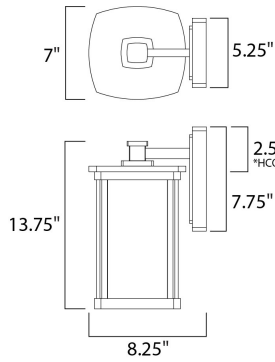

PRODUCT DESCRIPTION

MEASUREMENTS

DIMENSION : 7" W x 13.75" H x 8.25" Ext
BACK PLATE : 5.25" W x 7.75" H x 2.5" HCO
HANGING WEIGHT : 5.6 lb

LAMPING

INPUT VOLTAGE : 120V
LUMENS : 800 Rated
BULB : 1 x 9W LED E26 Medium , 9W Total
BULB INCLUDED : (Included)
DIMMABLE : Triac CL
CRI : 90+ CRI
COLOR_TEMP : 3000K

FINISHES OPTION

Bronze

GLASS

Seedy and Wilshire CDWS

MATERIAL

Die Cast Aluminum

RATINGS

cETLus
Wet Location
JA8 Bulb In

ADDITIONAL

INCANDESCENT WATTS:
RATED LIFE 25000 Hours
OPERATING TEMPERATURE:
-20°C (-4°F), 40°C (104°F)

Always consult a qualified electrician before installing any lighting product.