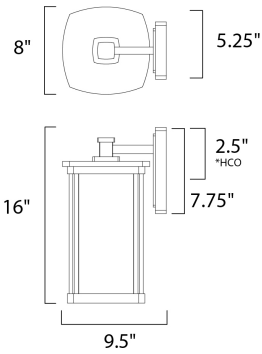

PRODUCT DESCRIPTION