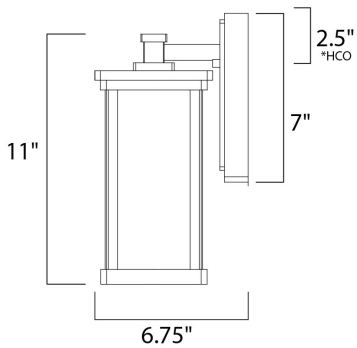

\*height from center of outlet to the top of the fixture

### MEASUREMENTS

DIMENSION : 5.25" W x 11" H x 6.75" Ext  
 BACK PLATE : 4.5" W x 7" H x 2.5" HCO  
 HANGING WEIGHT : 2.86 lb