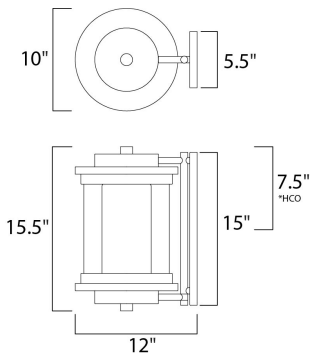

PRODUCT DESCRIPTION