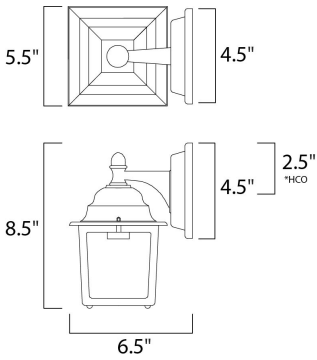

PRODUCT DESCRIPTION