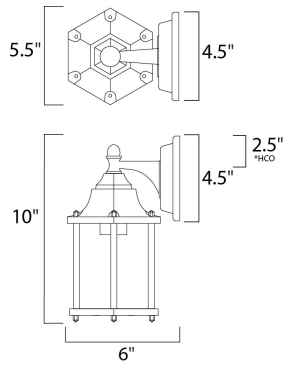

PRODUCT DESCRIPTION