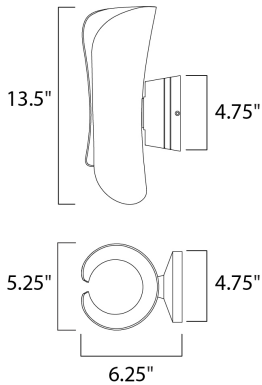

PRODUCT DESCRIPTION

Softly rolled aluminum does not quite meet at the center, leaving an opening to allow light to escape from its top and bottom, visible all along its center. The scroll series comes in our Architectural Bronze finish with a white interior to better reflect light and create an interesting light pattern on the wall. Suitable for both indoor and outdoor applications.

MEASUREMENTS

- DIMENSION : 5.25" W x 13.5" H x 6.25" Ext
- BACK PLATE : 4.75" W x 4.75" H x 6.75" HCO
- HANGING WEIGHT : 3.67 lb

LAMPING

- INPUT VOLTAGE : 120V
- LUMENS : 840 Rated
- BULB : 2 x 6W LED PCB Integrated , 12W Total
- BULB INCLUDED : (Integrated)
- DIMMABLE : No
- CRI : 90+ CRI
- COLOR_TEMP : 3000K
- LIGHTING_DIRECTION : Up/Down