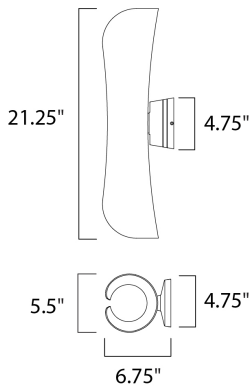

**PRODUCT DESCRIPTION**

Softly rolled aluminum does not quite meet at the center, leaving an opening to allow light to escape from its top and bottom, visible all along its center. The scroll series comes in our Architectural Bronze finish with a white interior to better reflect light and create an interesting light pattern on the wall. Suitable for both indoor and outdoor applications.

**MEASUREMENTS**

DIMENSION : 5.5" W x 21.25" H x 6.75" Ext  
BACK PLATE : 4.75" W x 4.75" H x 10.5" HCO  
HANGING WEIGHT : 4.68 lb

**LAMPING**

INPUT VOLTAGE : 120V  
LUMENS : 1,540 Rated  
BULB : 2 x 11W LED PCB Integrated , 22W Total  
BULB INCLUDED : (Integrated)  
DIMMABLE : No  
CRI : 90+ CRI  
COLOR\_TEMP : 3000K  
LIGHTING\_DIRECTION : Up/Down