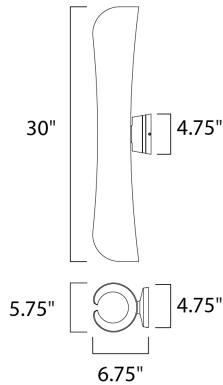

**PRODUCT DESCRIPTION**

Softly rolled aluminum does not quite meet at the center, leaving an opening to allow light to escape from its top and bottom, visible all along its center. The scroll series comes in our Architectural Bronze finish with a white interior to better reflect light and create an interesting light pattern on the wall. Suitable for both indoor and outdoor applications.

**MEASUREMENTS**

DIMENSION : 5.75" W x 30" H x 6.75" Ext  
 BACK PLATE : 4.75" W x 4.75" H x 15" HCO  
 HANGING WEIGHT : 7.15 lb

**LAMPING**

INPUT VOLTAGE : 120V  
 LUMENS : 1,540 Rated  
 BULB : 2 x 11W LED PCB Integrated , 22W Total  
 BULB INCLUDED : (Integrated)  
 DIMMABLE : No  
 CRI : 90+ CRI  
 COLOR\_TEMP : 3000K  
 LIGHTING\_DIRECTION : Up/Down