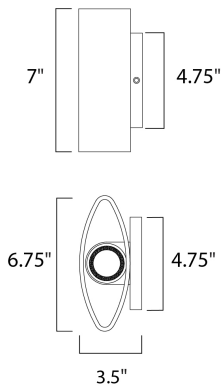

MEASUREMENTS

DIMENSION : 6.75" W x 7" H x 3.5" Ext
 BACK PLATE : 4.75" W x 4.75" H x 3.5" HCO
 HANGING WEIGHT : 3.12 lb

LAMPING

INPUT VOLTAGE : 120V
 LUMENS : 840 Rated
 BULB : 2 x 6W LED PCB Integrated , 12W Total
 BULB INCLUDED : (Integrated)
 DIMMABLE : No
 CRI : 90+ CRI
 COLOR_TEMP : 3000K
 LIGHTING_DIRECTION : Up/Down