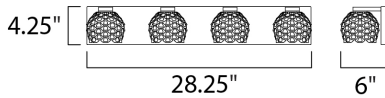

MEASUREMENTS

DIMENSION : 28.25" W x 4.75" H x 6" Ext
 BACK PLATE : 28.25" W x 4.75" H x 2.25" HCO
 HANGING WEIGHT : 9.9 lb

LAMPING

LUMENS : 1,400 Rated
 BULB : 4 x LED AC Integrated , 20W Total
 BULB INCLUDED : (Integrated)
 DIMMABLE : Electronic Low Voltage (ELV)
 CRI : 80+ CRI
 COLOR_TEMP : 3000K