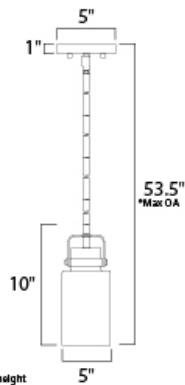

MEASUREMENTS

DIMENSION : 5" L x 5" W x 10" H
 MAX OAH : 53.5" OAH
 CANOPY : 5" W x 1" H
 HANGING WEIGHT : 1.01 lb

LAMPING

INPUT VOLTAGE : 120V
 LUMENS : 0 Rated
 BULB : 1 x 60W Incandescent E26 Medium , 60W Total
 BULB INCLUDED : (Not Included)
 DIMMABLE : Yes