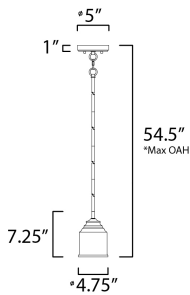

PRODUCT DESCRIPTION

A clean and simple frame features arms that gently bend to support Clear Seedy glass. You have a choice of Black for a traditional look or Satin Nickel for more of a transitional appeal. The 3 light version is very versatile for it converts from a semi flush to a hanging chandelier.

*max overall height

MEASUREMENTS

DIMENSION : 4.75" L x 4.75" W x 7.25" H
 MAX OAH : 54.5" OAH
 CANOPY : 5" W x 1" H x 5" L
 HANGING WEIGHT : 2.43 lb

LAMPING

INPUT VOLTAGE : 120V
 BULB : 1 x 60W Incandescent E26 Medium , 60W Total
 BULB INCLUDED : (Not Included)