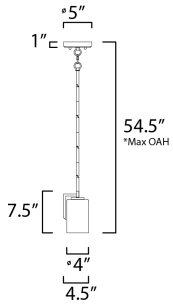

PRODUCT DESCRIPTION

Inspired by the Modernist architect Edward Dart, this collection features straight line frames finished in Satin Brass or Satin Nickel that support Satin White glass cylinders for a clean and modern look. The end of the frames turn up and end in an angle emphasizing a minimalist geometry popular in Modernist work.

*max overall height

MEASUREMENTS

DIMENSION : 4.5" L x 4" W x 7.5" H
 MAX OAH : 54.5" OAH
 CANOPY : 5" W x 1" H x 5" L
 HANGING WEIGHT : 2.12 lb

LAMPING

INPUT VOLTAGE : 120V
 BULB : 1 x 60W Incandescent E26 Medium , 60W Total
 BULB INCLUDED : (Not Included)