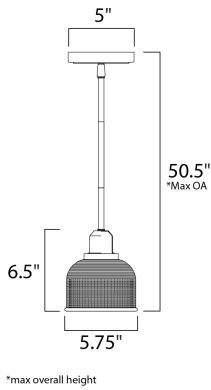

**MEASUREMENTS**

- DIMENSION : 5.75" L x 5.75" W x 6.5" H
- MAX OAH : 50.5" OAH
- CANOPY : 5" W x 0.75" H x 5" L
- HANGING WEIGHT : 3.74 lb
- WIRE LENGTH : 120"

**LAMPING**

- INPUT VOLTAGE : 110-130V
- BULB : 1 x 60W Incandescent E26 Medium , 60W Total
- BULB INCLUDED : (Not Included)
- DIMMABLE : Yes