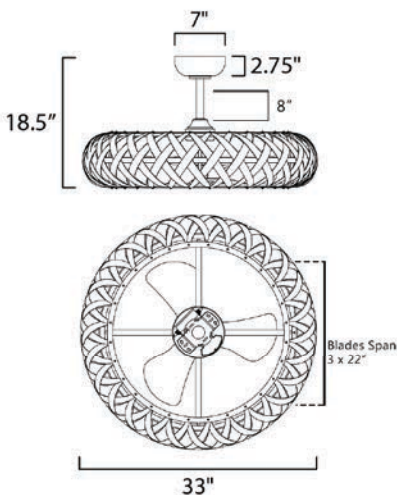

ENERGY INFORMATION AT HIGH SPEED

AIRFLOW : 2440 CFM
ELECTRICITY USE : 20W
AIRFLOW EFFICIENCY : 122 CFM / W

FINISHES OPTION

Bronze Gilt / Gold

MATERIAL

Glass+Steel+ABS

RATINGS

cETLus
Damp Location

INCLUDES

- Wall Mountable Remote Control
- 1 x 8" Downrod

DOWNROD OPTIONS

- 18" (FRD0118SM)
- 24" (FRD0124SM)
- 30" (FRD0130SM)
- 36" (FRD0136SM)

ADDITIONAL

RATED LIFE: 20,000 Hours
OPERATING TEMPERATURE: -20° C (-4°F), 40°C (104°F)
LIGHTING DIRECTION: Down