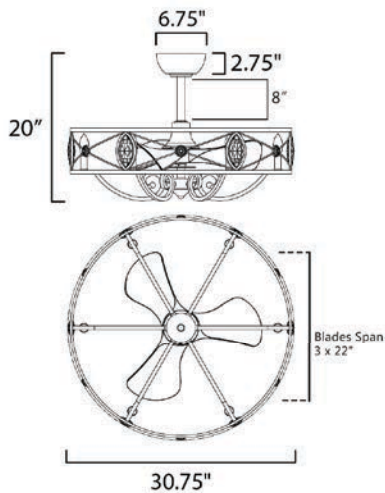

ENERGY INFORMATION AT HIGH SPEED

AIRFLOW : 2440 CFM
ELECTRICITY USE : 20W
AIRFLOW EFFICIENCY : 122 CFM / W

FINISHES OPTION

Silver Mist

MATERIAL

Glass+Steel+ABS

RATINGS

cETLus
Damp Location

INCLUDES

- Wall Mountable Remote Control
- 1 x 8" Downrod

DOWNROD OPTIONS

- 18" (FRD0118SM)
- 24" (FRD0124SM)
- 30" (FRD0130SM)
- 36" (FRD0136SM)

ADDITIONAL

RATED LIFE: 20,000 Hours
OPERATING TEMPERATURE: -20° C (-4°F), 40°C (104°F)
LIGHTING DIRECTION: Down