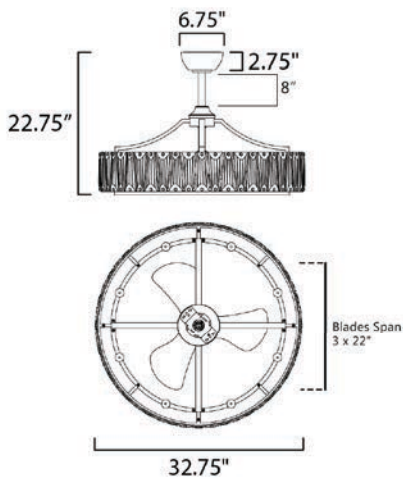

ENERGY INFORMATION AT HIGH SPEED

- AIRFLOW : 2440 CFM
- ELECTRICITY USE : 20W
- AIRFLOW EFFICIENCY : 122 CFM / W

FINISHES OPTION

- Black
- Golden Silver

MATERIAL

Glass+Steel+ABS

RATINGS

cETLus
Damp Location

INCLUDES

- Wall Mountable Remote Control
- 1 x 8" Downrod

DOWNROD OPTIONS

- 18" (FRD0118BK, GS)
- 24" (FRD0124BK, GS)
- 30" (FRD0130BK, GS)
- 36" (FRD0136BK, GS)

ADDITIONAL

OPERATING TEMPERATURE:
-20°C (-4°F), 40°C (104°F)