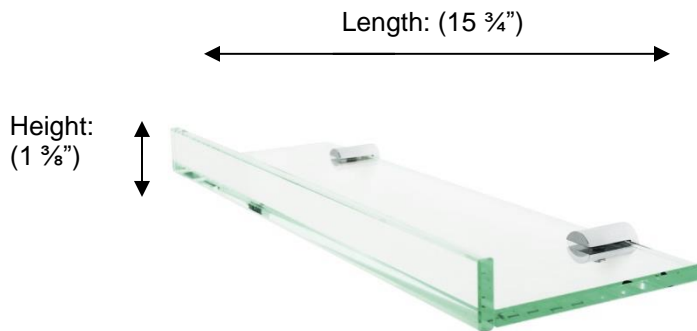

POMBO™

Archis PA126040 Glass Shelf

Depth: (4 1/2")
Lip height: (1")

**Description:**

Glass shelf with 1" front lip and round backplate

Finishes:

CR – Chrome
NI – Polished Nickel
ES – Satin Nickel

Material:

Brass
Glass

Method of Fixing:

Direct to wall

Profile:

Round

Country of Origin:	Portugal
---------------------------	----------

All Dimensions are approximate