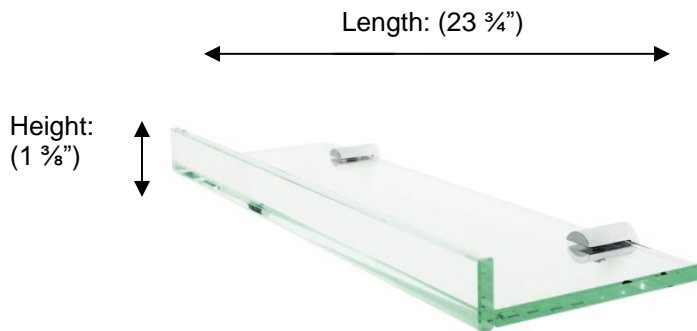

POMBO™

Archis PA126060 Glass Shelf

Depth: (4 1/2")
Lip height: (1")

**Description:**

Glass shelf with 1" front lip and round backplate

Finishes:

CR – Chrome
NI – Polished Nickel
ES – Satin Nickel

Material:

Brass
Glass

Method of Fixing:

Direct to wall

Profile:

Round

Country of Origin:	Portugal
---------------------------	----------

All Dimensions are approximate