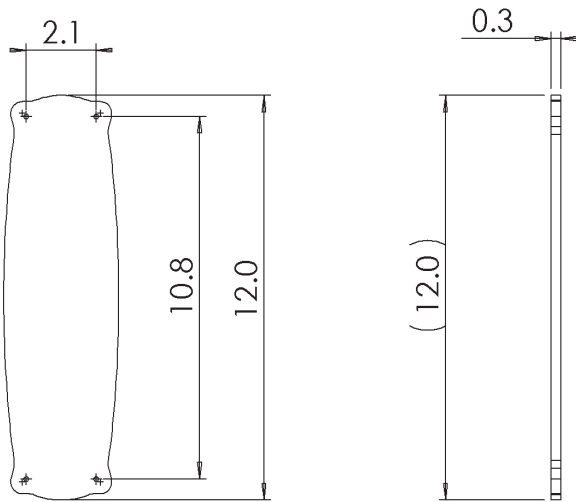

Prairie Pushplate

- > Collection: Nostalgic
- > Design code: PSHPra
- > Material: Solid Forged Brass

Prairie Pushplate shown in Oil-Rubbed Bronze

Available Finishes

Antique Brass
(AB)

Antique Pewter
(AP)

Oil-Rubbed Bronze
(OB)