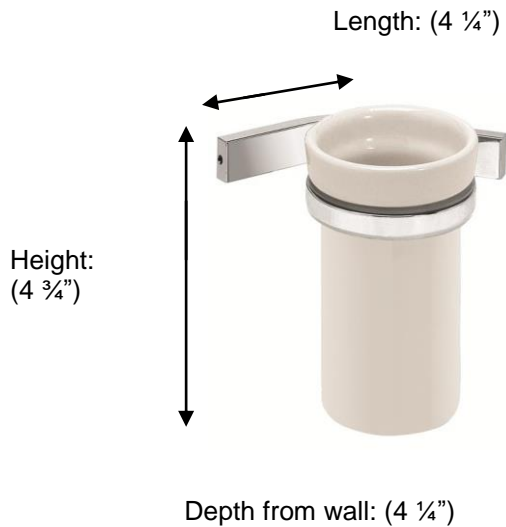

### PS115 Tumbler Holder

**Description:**

Tumbler Holder

**Finishes:**

CR – Chrome

NI – Polished Nickel

ES – Satin Nickel

**Material:**

Brass

Ceramic tumbler

**Method of Attachment:**

Direct to wall

|                           |          |
|---------------------------|----------|
| <b>Country of Origin:</b> | Portugal |
|---------------------------|----------|

All Dimensions are approximate