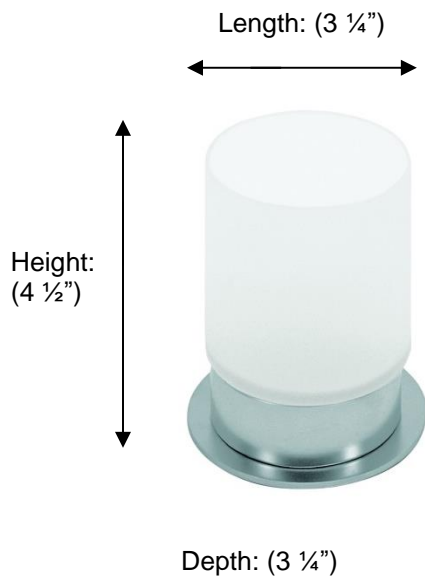

POMBO™

Scirocco

PSC615 Tumbler Holder

Description:
Freestanding Tumbler Holder

Finishes:
CR – Chrome
NI – Polished Nickel
ES – Satin Nickel

Material:
Brass
Frosted Glass

Country of Origin:	Portugal
	

All Dimensions are approximate