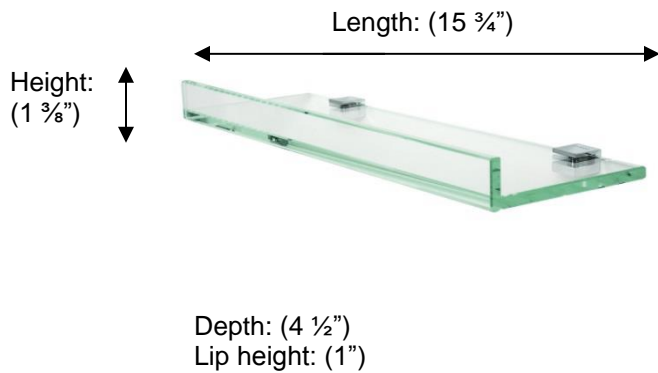

## Tetris R PTR126040 Glass Shelf

**Description:**

Glass shelf with 1" front lip and square backplate

**Finishes:**

CR – Chrome  
NI – Polished Nickel  
ES – Satin Nickel

**Material:**

Brass  
Glass

**Method of Fixing:**

Direct to wall

**Profile:**

Square

<b>Country of Origin:</b>	Portugal
---------------------------	----------

All Dimensions are approximate