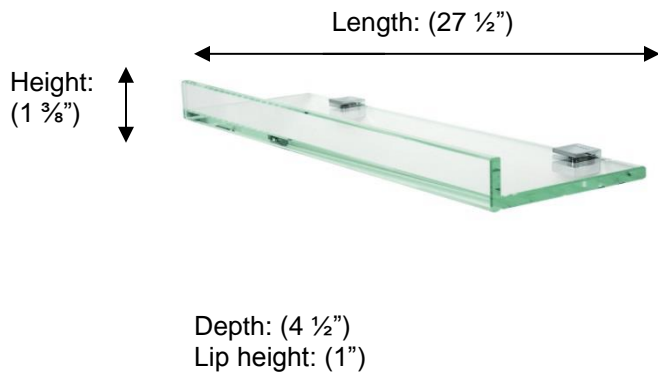

POMBO™

Tetris R PTR126070 Glass Shelf

**Description:**

Glass shelf with 1" front lip and square backplate

Finishes:

CR – Chrome
NI – Polished Nickel
ES – Satin Nickel

Material:

Brass
Glass

Method of Fixing:

Direct to wall

Profile:

Square

Country of Origin:

Portugal

All Dimensions are approximate