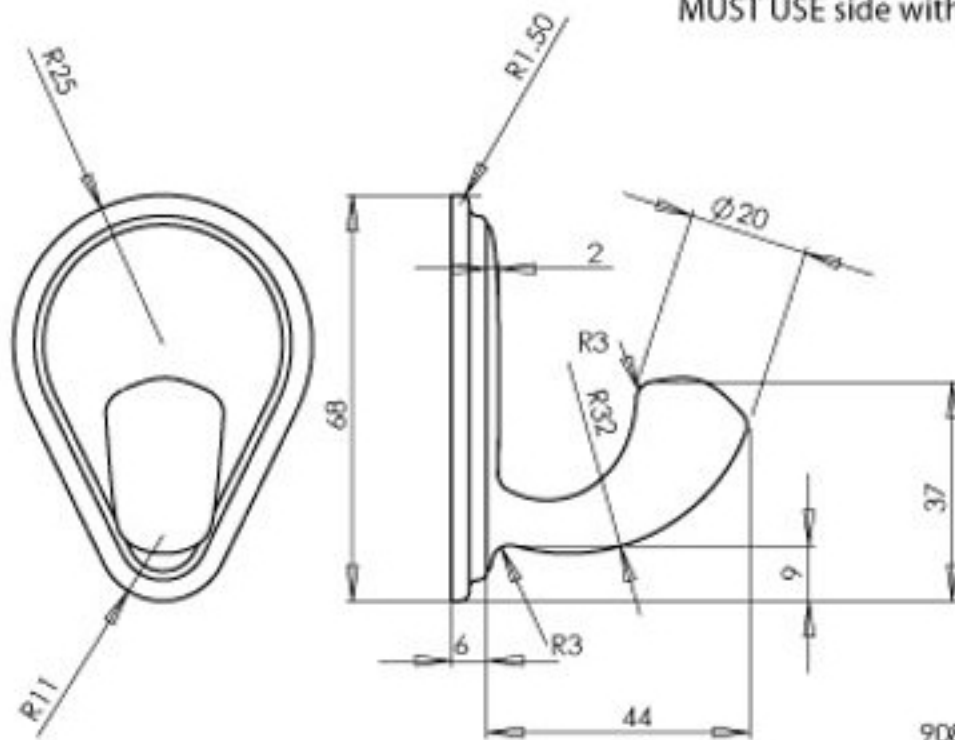

IMPORTANT: Stick adhesive to hook  
MUST USE side with 3M logo to stick to hook

Dimensions in mm

Space between edge of  
9080HL adhesive and edge of hook

2mm