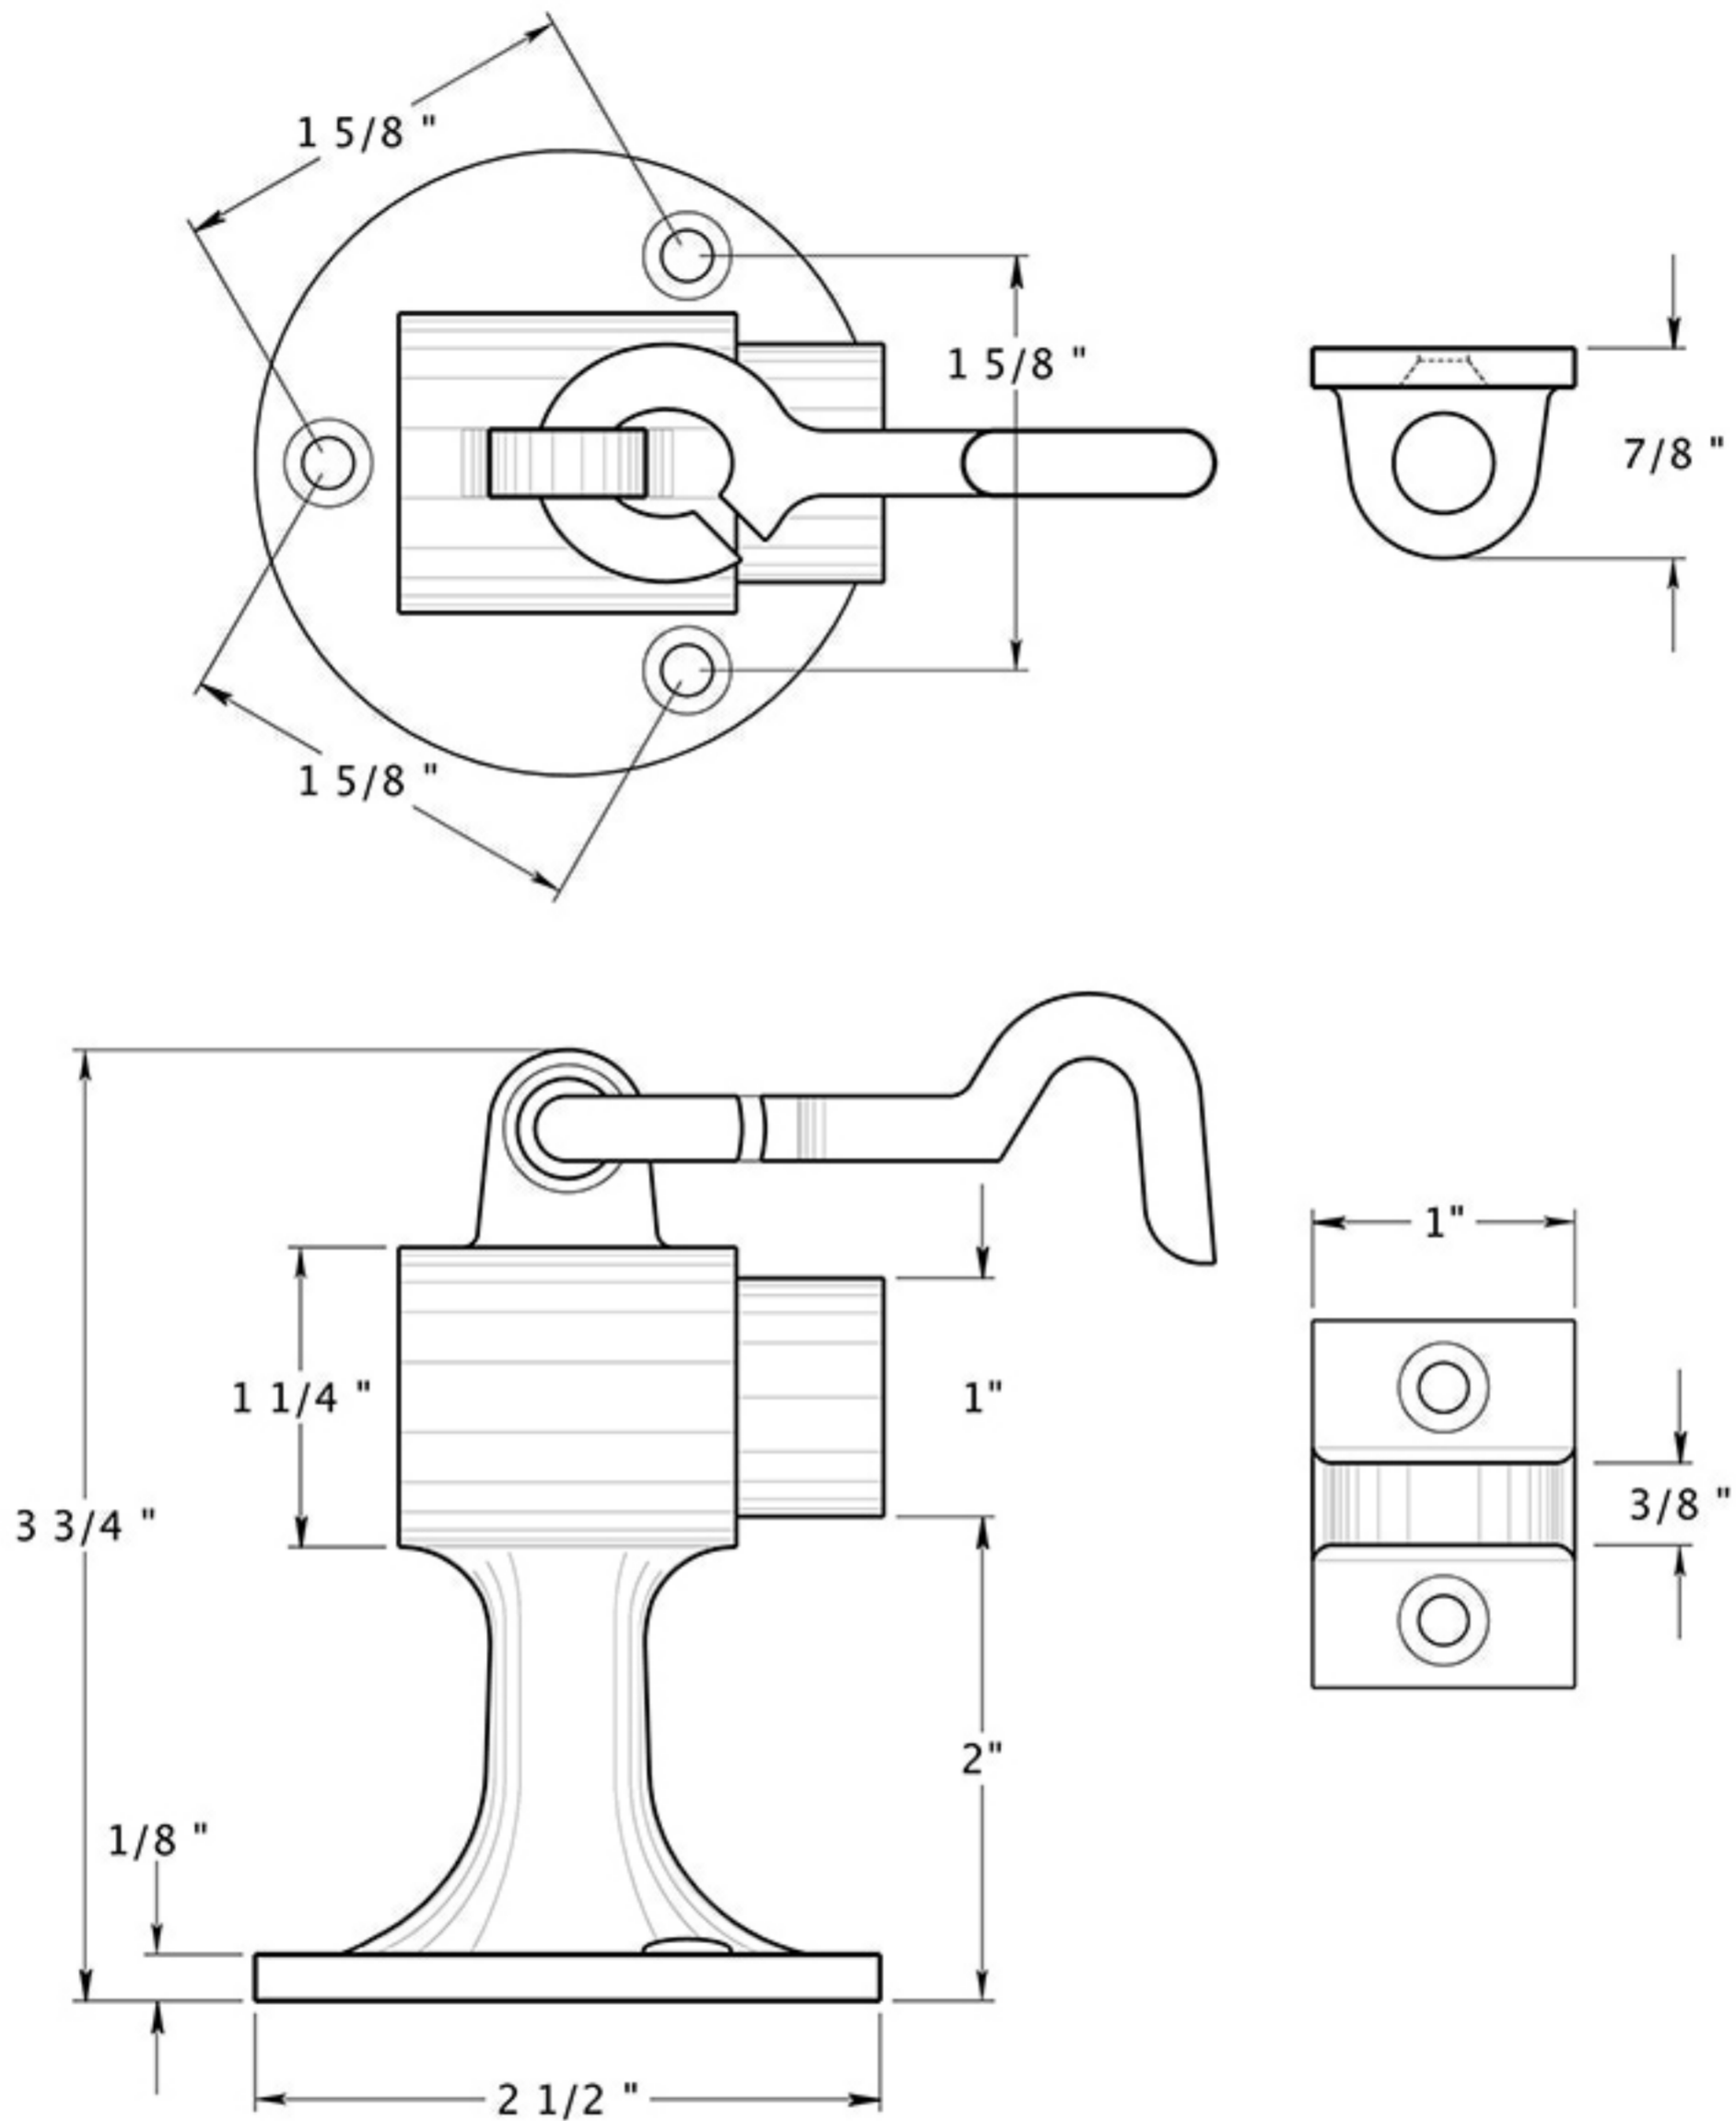

# SAHF358

3" DOOR BUMPER / FLOOR MOUNT / WITH HOOK AND EYE  
SOLID BRASS

DRAWING NOT TO SCALE

NOTE: Deltana reserves the right to constantly improve its products and is not responsible for differences between the product in-hand and the specifications contained in this drawing. We do not recommend to pre-drill holes or pre-cut woods or metals based on the drawing information if the veracity of the specifications has not been proven by the live product.