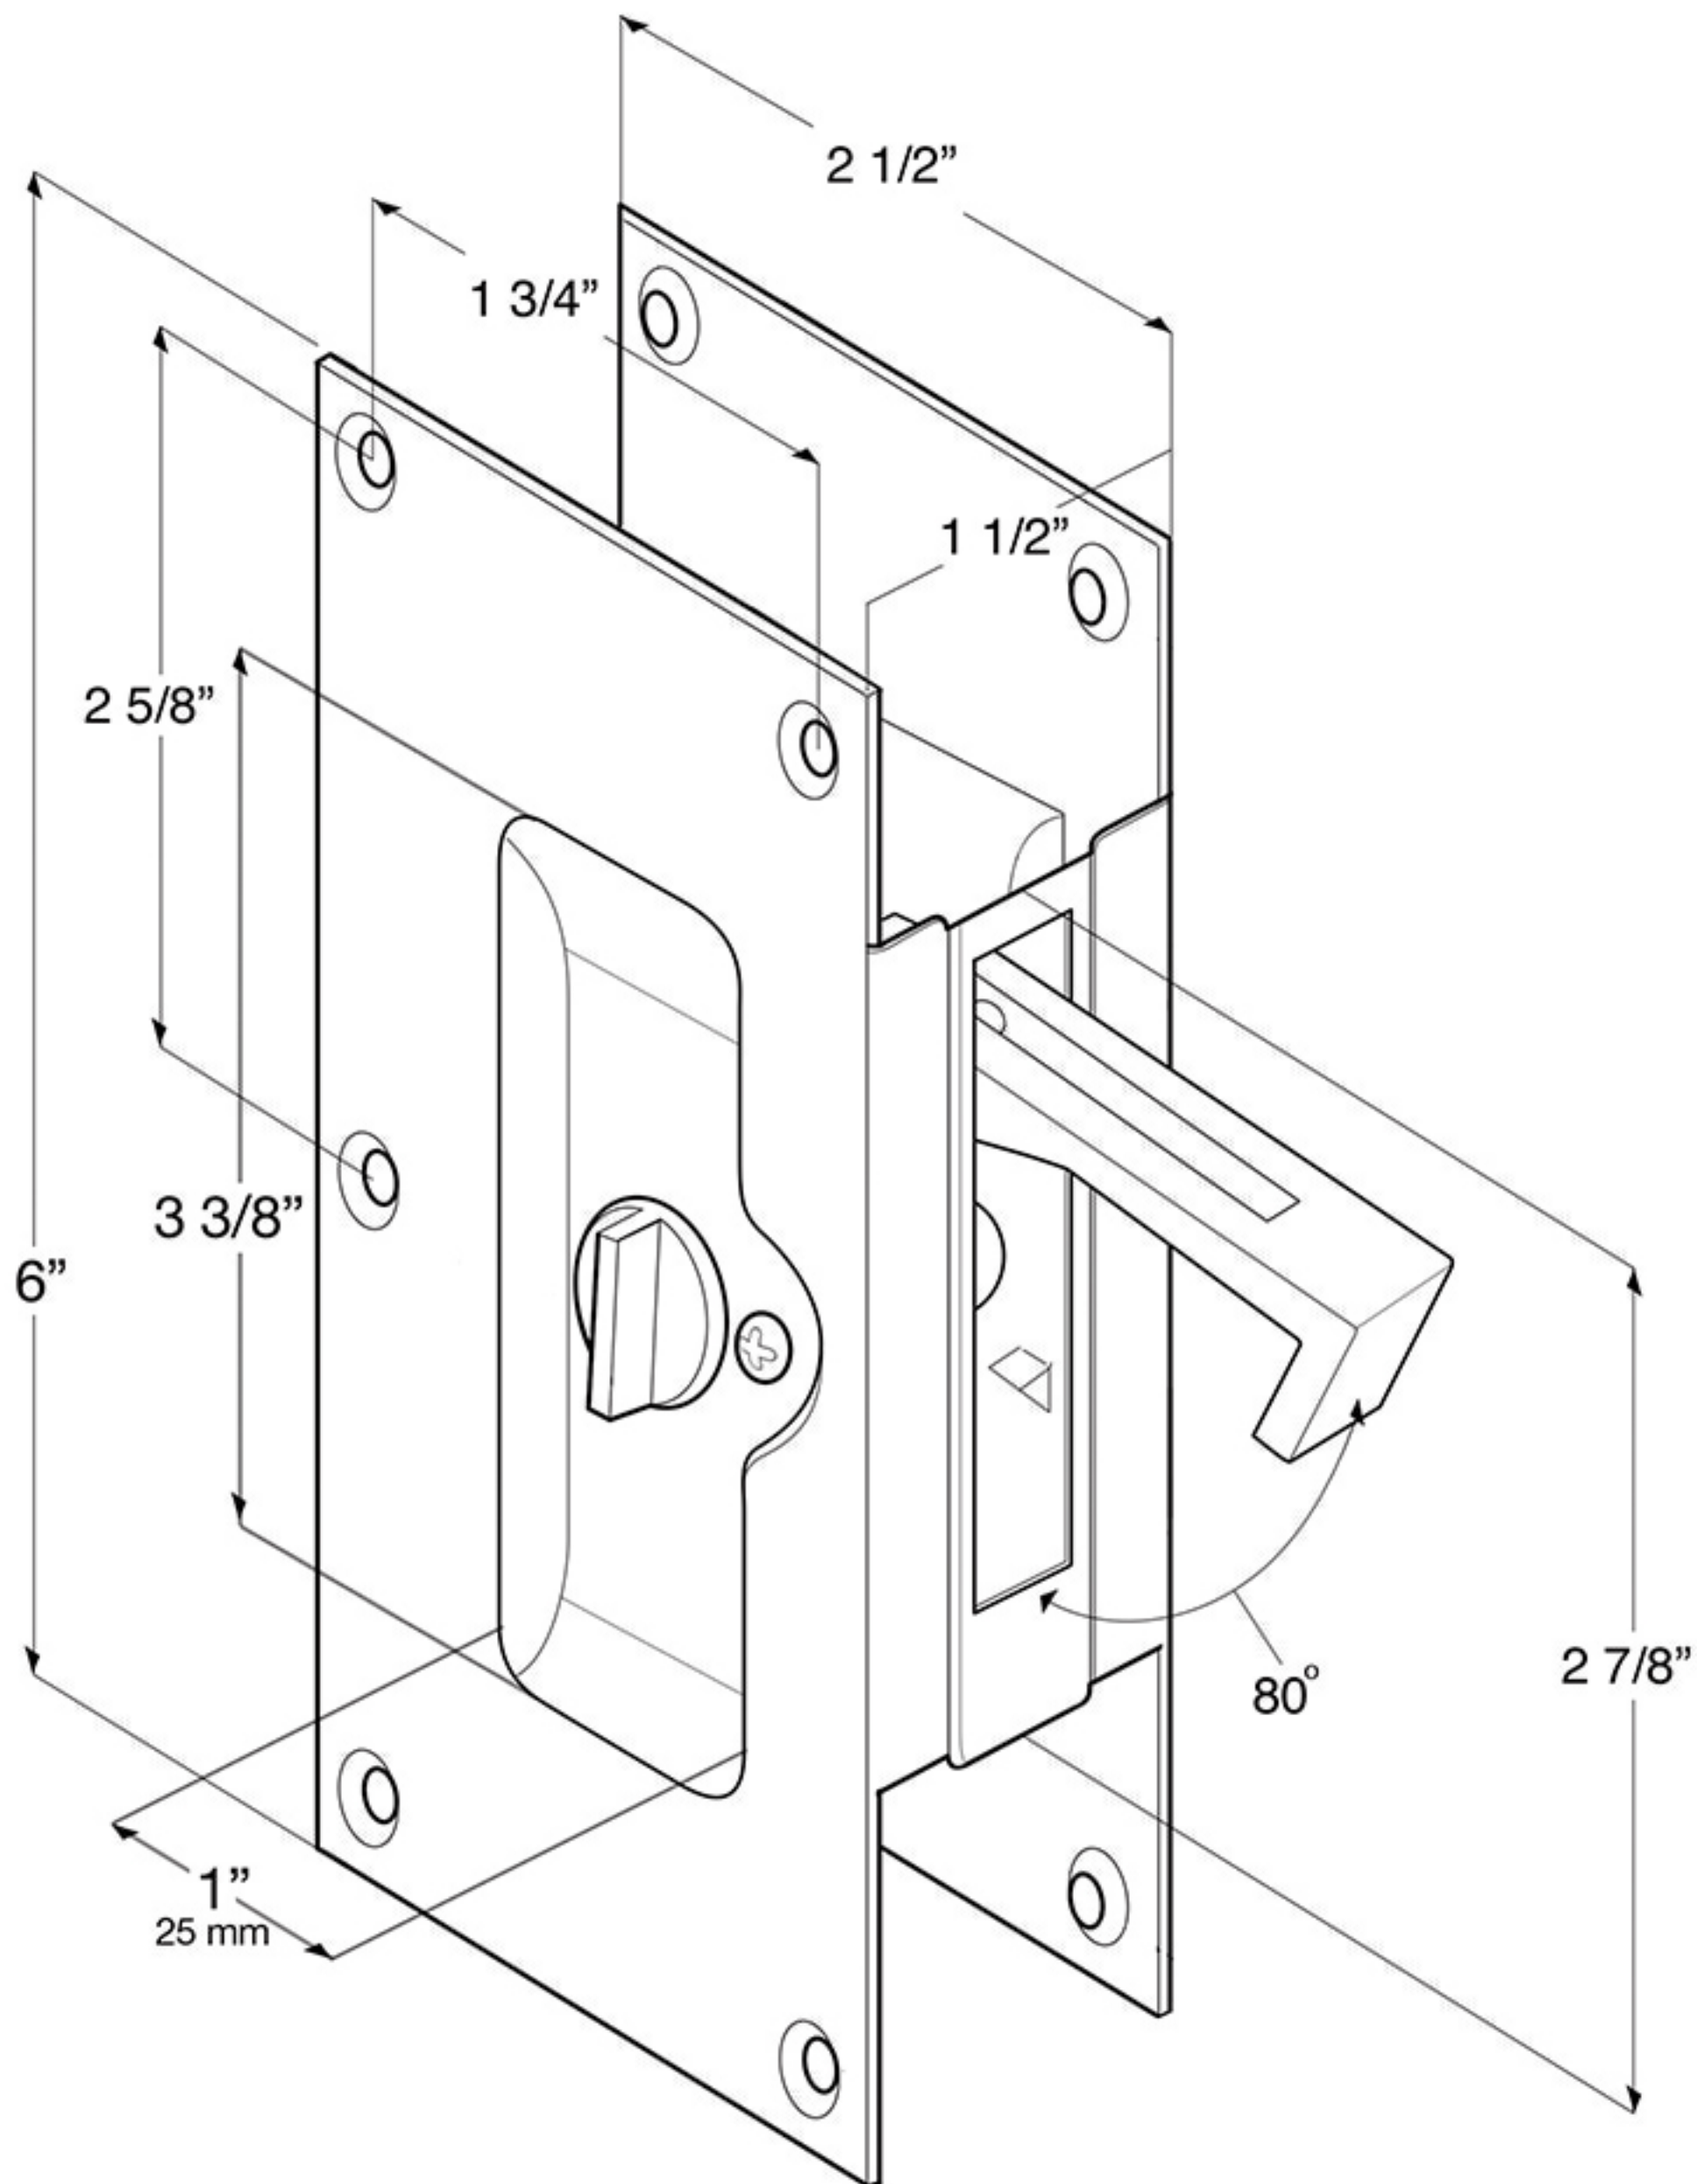

SDL60

2-1/2" x 6" POCKET LOCK / PRIVACY
DECORATIVE / SOLID BRASS

Fits Door Thickness:
1 3/8" ~ 1 5/8"

DRAWING NOT TO SCALE

NOTE: Deltana reserves the right to constantly improve its products and is not responsible for differences between the product in-hand and the specifications contained in this drawing. We do not recommend to pre-drill holes or pre-cut woods or metals based on the drawing information if the veracity of the specifications has not been proven by the live product.