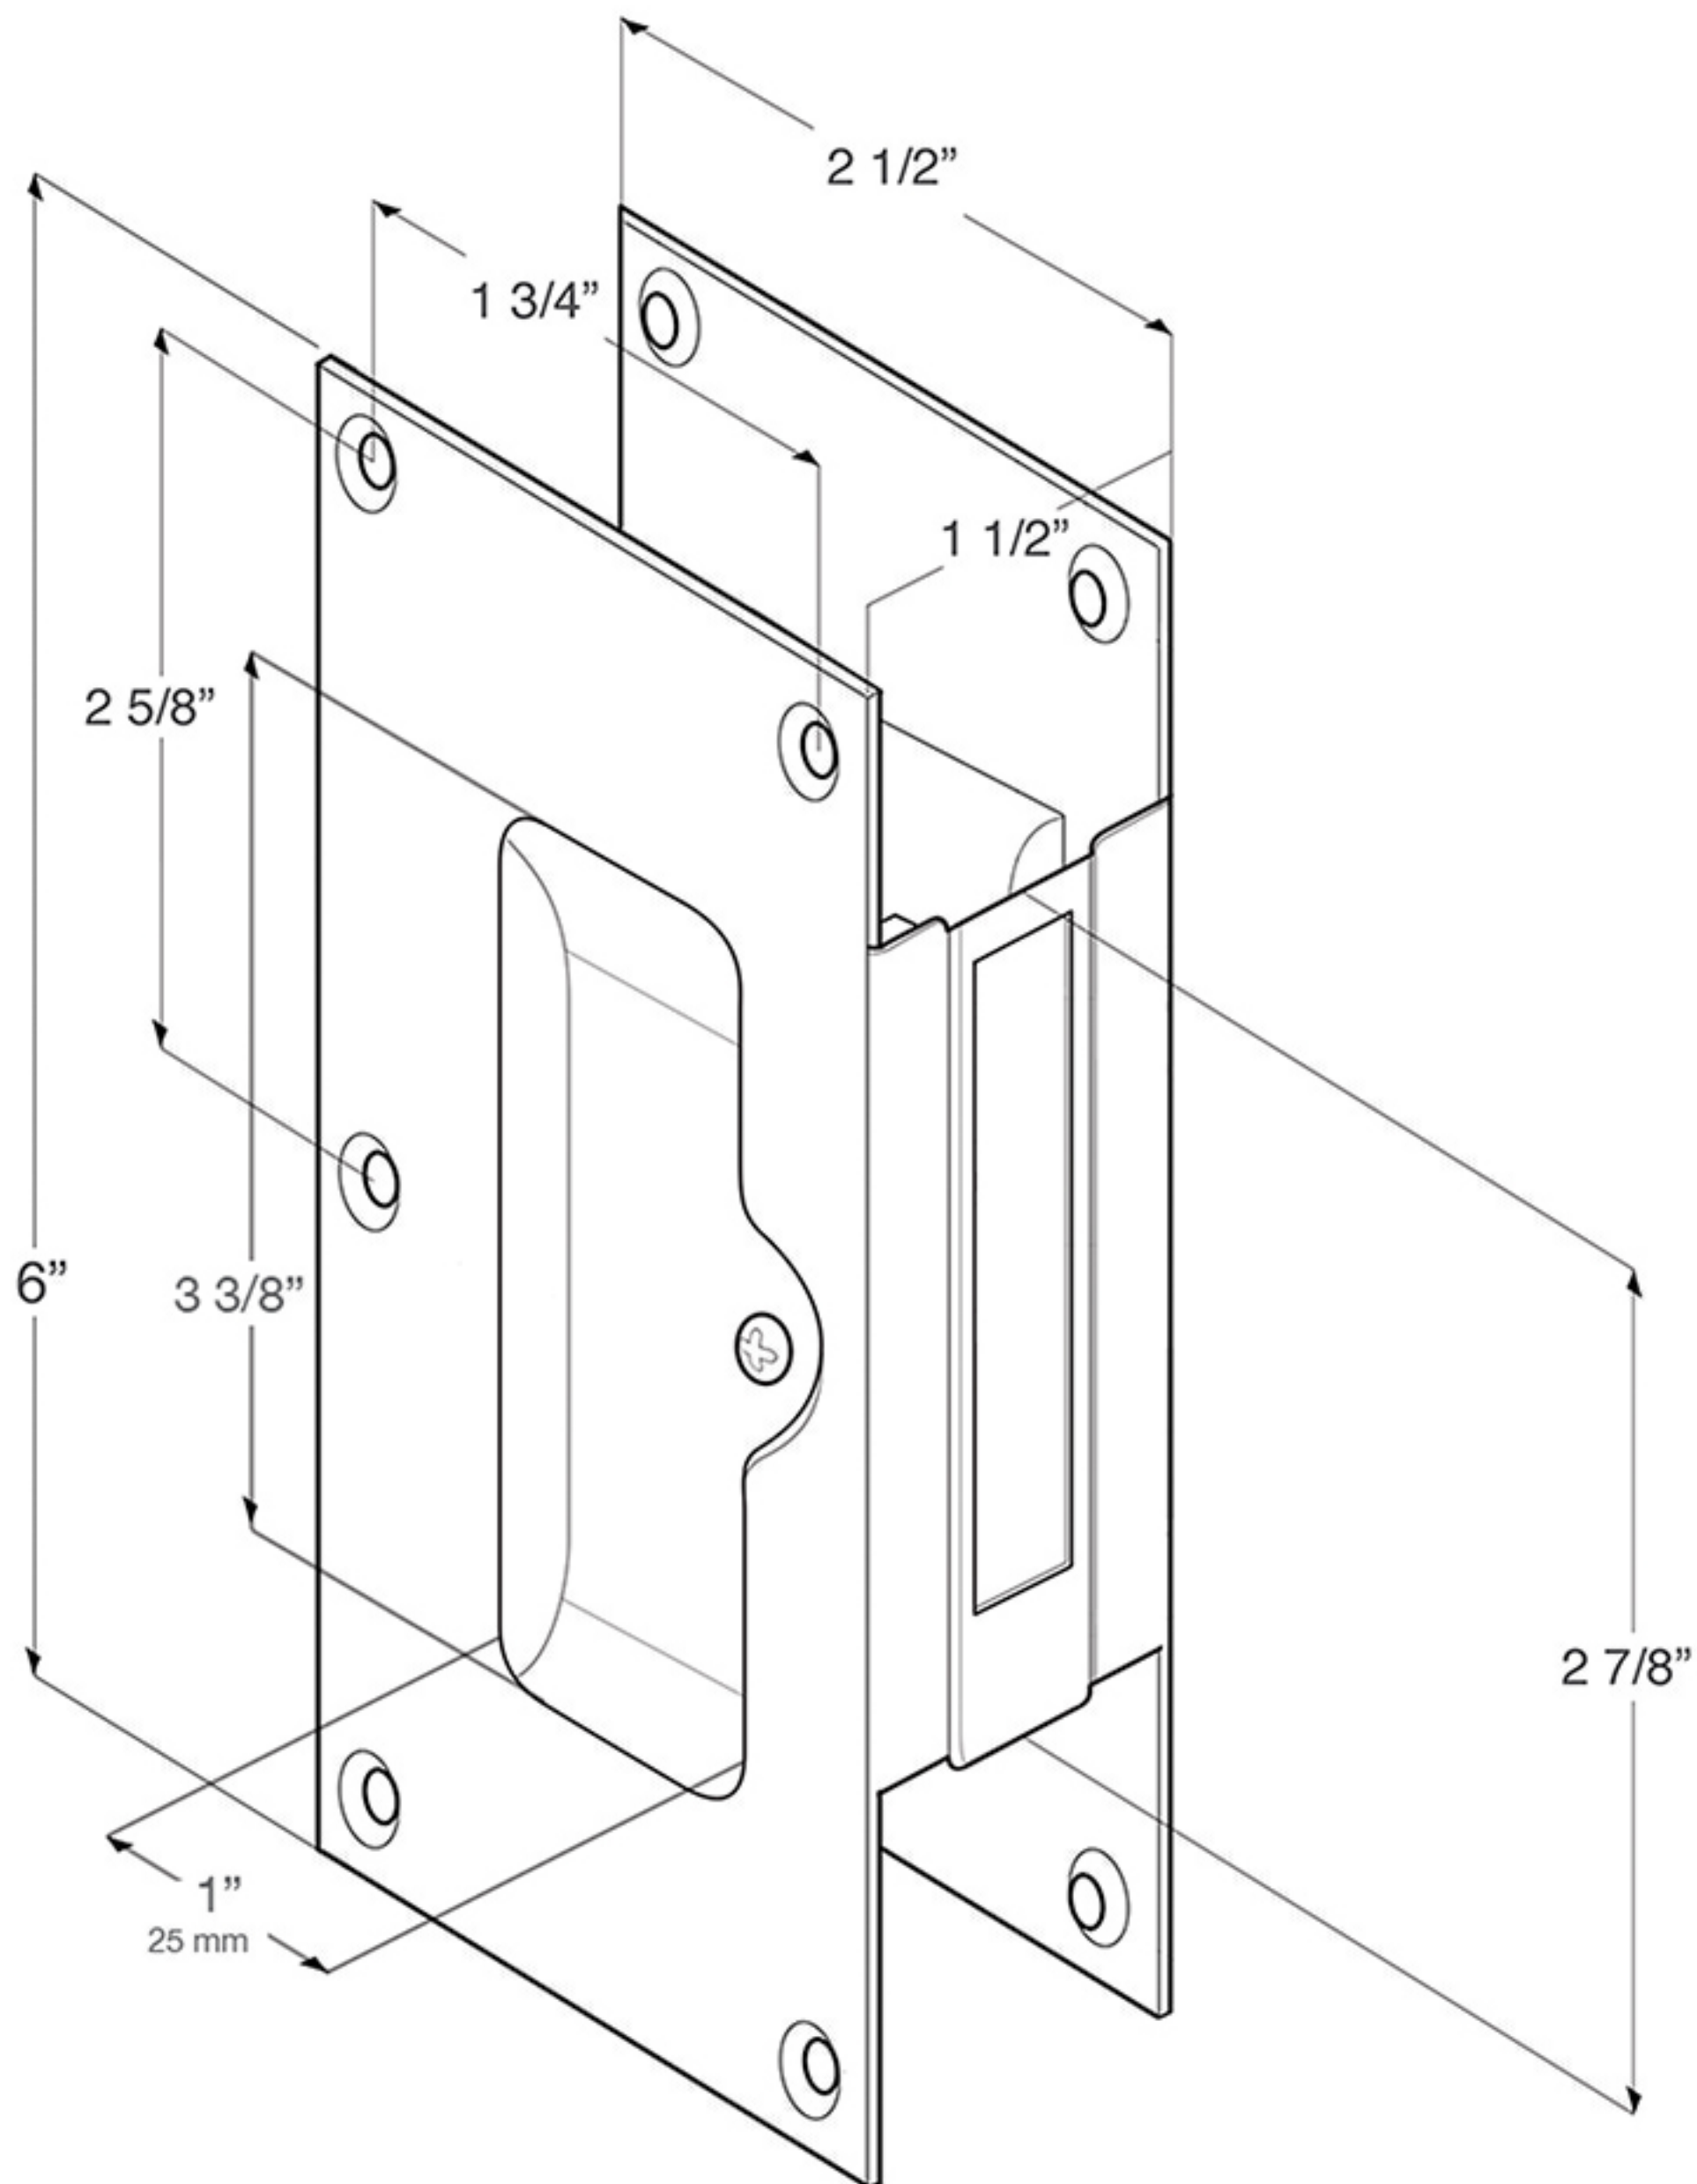

SDP60

2-1/2" x 6" POCKET LOCK / PASSAGE
DECORATIVE / SOLID BRASS

Fits Door Thickness:
13/8" ~ 15/8"

DRAWING NOT TO SCALE

NOTE: Deltana reserves the right to constantly improve its products and is not responsible for differences between the product in-hand and the specifications contained in this drawing. We do not recommend to pre-drill holes or pre-cut woods or metals based on the drawing information if the veracity of the specifications has not been proven by the live product.