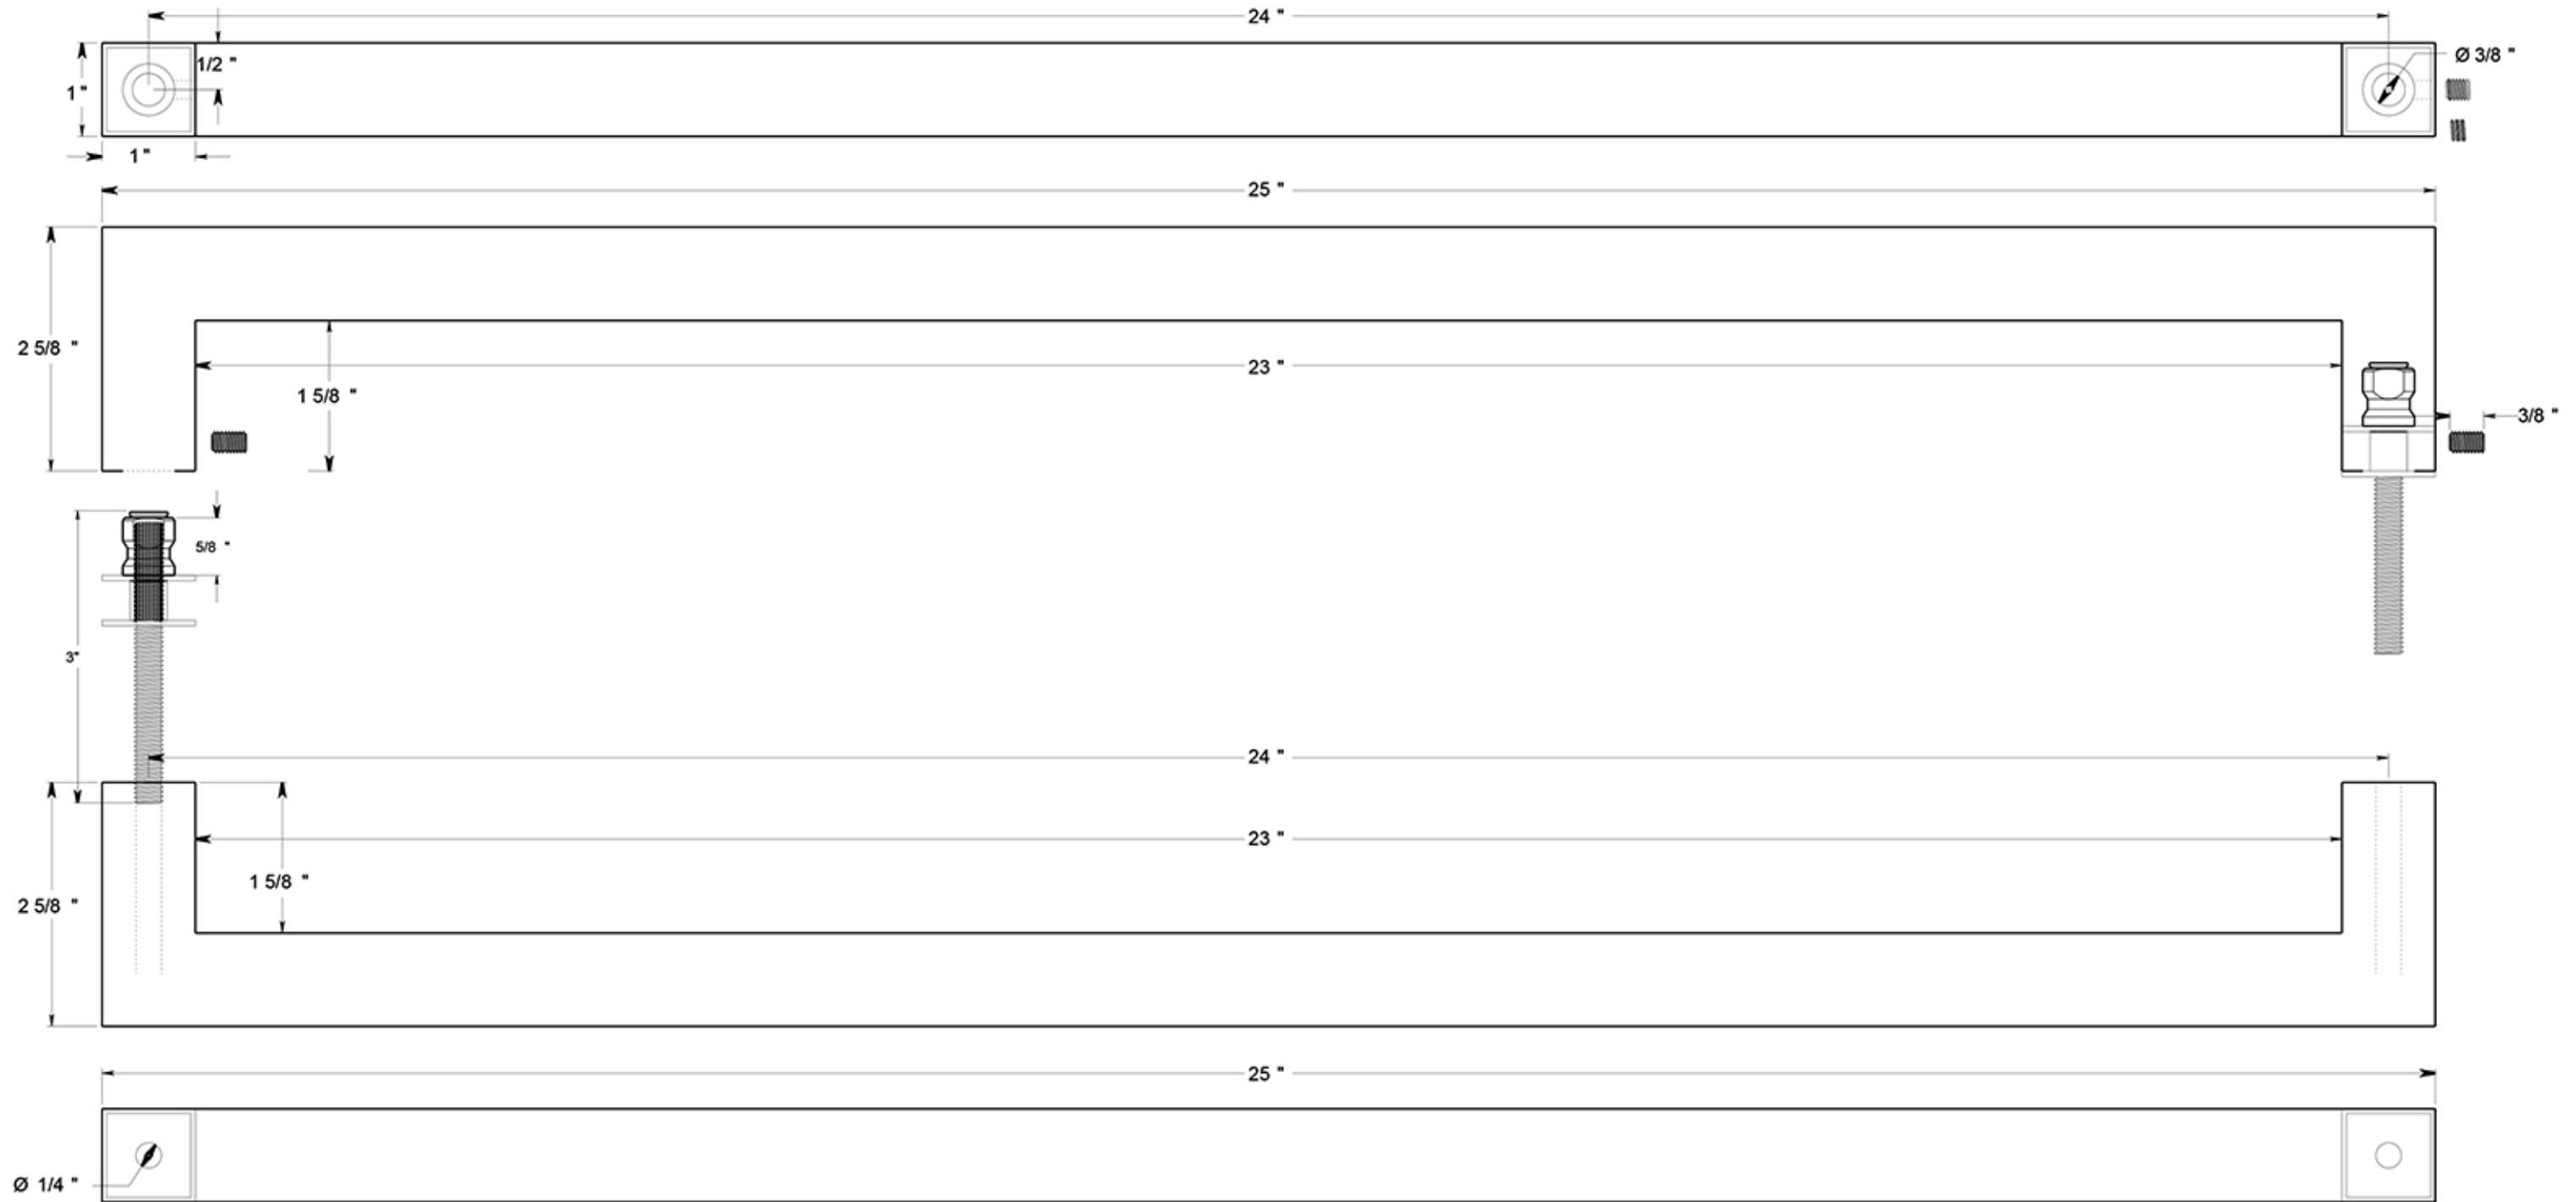

# SSP2410

CONTEMPORARY PULLS / 24" / STAINLESS STEEL / BACK-TO-BACK

DRAWING NOT TO SCALE

NOTE: Deltana reserves the right to constantly improve its products and is not responsible for differences between the product in-hand and the specifications contained in this drawing. We do not recommend to pre-drill holes or pre-cut woods or metals based on the drawing information if the veracity of the specifications has not been proven by the live product.