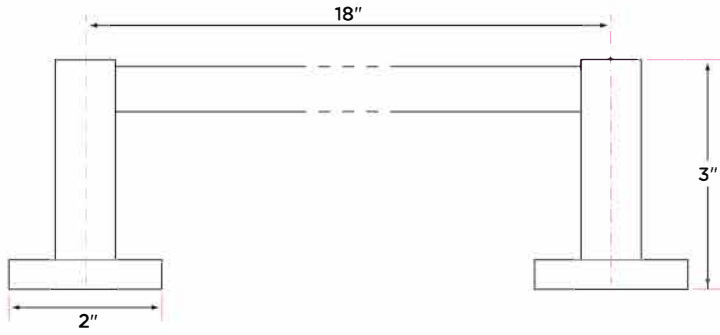

Spec Sheet

BD-TB18