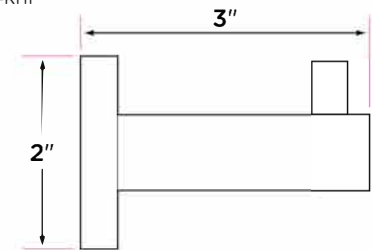

DESCRIPTION	PRODUCT CODE	CASE
24" Towel Bar	BD-TB24	20
30" Towel Bar	BD-TB30	20
Towel Ring	BD-TR1	24
Single Post Paper Holder	BD-PH1	24
Two-Post Pivot Paper Holder	VR-PH2PV	20
Robe Hook	BD-RH1	24

Spec Sheet

BD-TB18

BD-TR1

BD-TB24

BD-TB30

BD-RH1

VR-PH2

BD-PH1