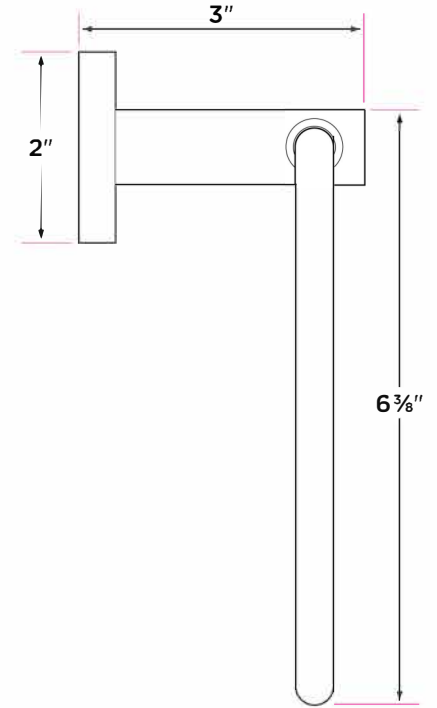

Baden Series

Materials

Post materials: brass, steel and zinc

Towel bar tube material: brass

Specifications

3" extension from wall

2" base

Concealed screw mounting with straight, standard head fixing screw

DESCRIPTION	PRODUCT CODE	CASE
24" Towel Bar	BD-TB24	20
30" Towel Bar	BD-TB30	20
Towel Ring	BD-TR1	24
Single Post Paper Holder	BD-PH1	24
Two-Post Pivot Paper Holder	VR-PH2PV	20
Robe Hook	BD-RH1	24

Spec Sheet

BD-TB18

BD-TR1

BD-TB24

BD-TB30

BD-RH1

VR-PH2

BD-PH1