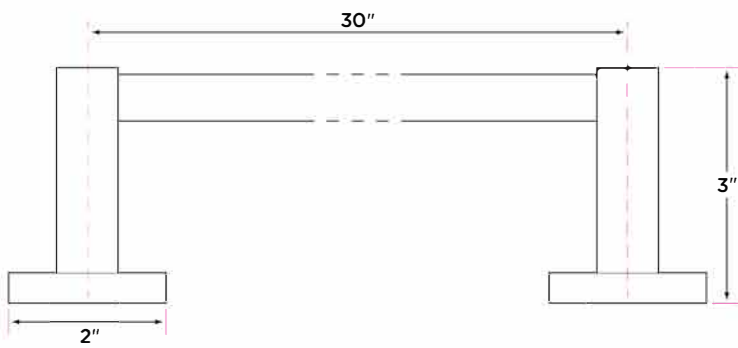

Baden Series

Materials

Post materials: brass, steel and zinc

Towel bar tube material: brass

Specifications

3" extension from wall

2" base

Concealed screw mounting with straight, standard head fixing screw

BD-TB18

BD-TR1

BD-TB24

BD-TB30

BD-RH1

VR-PH2

BD-PH1