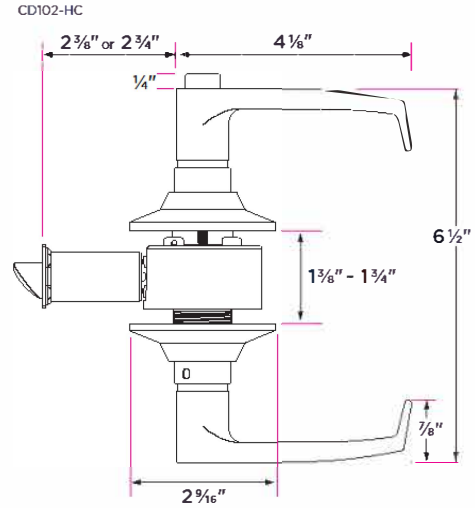

Cedar - HC Lever grade 3, meets all ADA requirements

DESCRIPTION	PRODUCT CODE	CASE
Passage (hall/closet) Both sides always free	CD101-HC	24
Privacy (bed/bath) Locked by push button. Unlocked by inside lever or coin slot from the outside. Inside lever is always free.	CD102-HC	24
Entry- Outside lever locked by inside push button. Unlocked by key or inside lever. Inside lever is always free.	CD107-HC	12
Entry with UL latch	CD107-HC-UL	12
Dummy (closet) Inactive, single-sided, flush mount with two wood screws	CD100-HC	24

Finishes

15 Satin Nickel

Door Handing

Reversible Handing

Door Thickness

1 3/8" to 1 3/4"

Key Cylinder

5 Pin KW1

5 Pin SC1 option

Strike Plate

2 1/4" x 1 3/4" full lip radius corner standard

Latch

Tubular
Adjustable 2 3/8" - 2 3/4" backset

1/2" throw bolt

UL option

Door Prep

Crossbore 2 1/8"

Edgebore 1"

Materials

Zinc

All metal parts