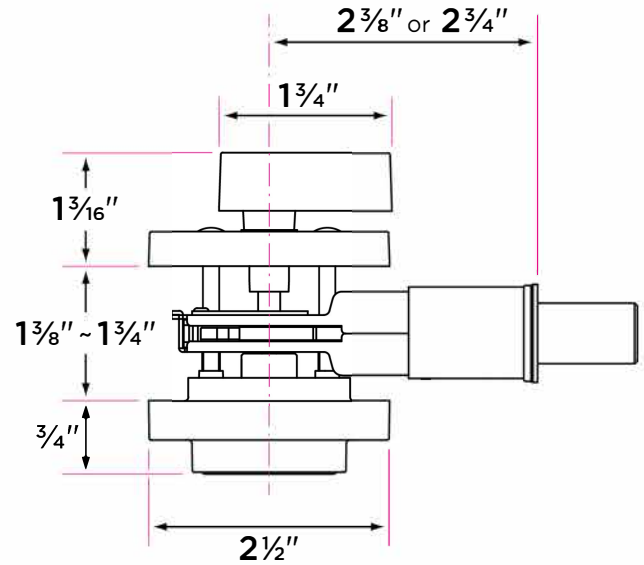

Modern Deadbolt

DB201-MD

DESCRIPTION

PRODUCT CODE

CASE

Single Cylinder Deadbolt

DB201-MD

12

Finishes

- 15 Satin Nickel
- 32D Satin Stainless
- 26 Polished Chrome
- 11P Vintage Bronze
- FBL Flat Black
- SB Satin Brass

Strike Plate

2 1/4" x 1" deadbolt strike

Door Handing

Non-handed

Latch

2 1/4" x 1" radius corner faceplate or 4 way drive-in latch Adjustable 2 3/8" or 2 3/4" 1" throw bolt Cut resistant bolt with hardened steel rolling insert

Door Thickness

1 3/8" to 1 3/4"

Door Prep

Crossbore 2 1/8" Edgebore 1"

Key Cylinder

5 pin KW1
5 pin SC1 option

Materials

Brass
All metal parts