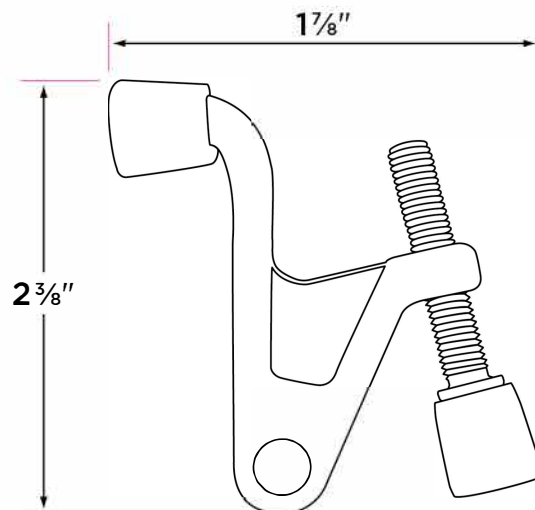

## Hinge Pin Door Stop

DS9

DESCRIPTION

PRODUCT  
CODE

CASE/CARTON

Hinge Pin Door Stop

DS9

50bx/500ctn