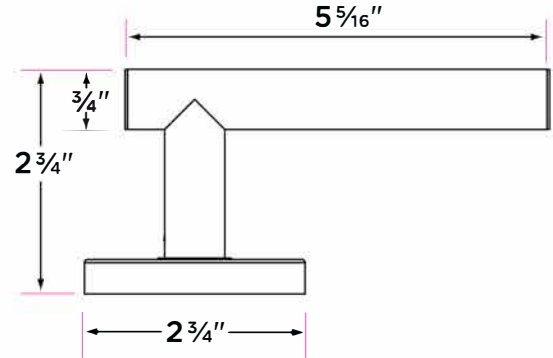

## Juneau 28° Lever

DESCRIPTION	PRODUCT CODE	CASE
Passage (hall/closet) Both sides always free	JU101	12
Privacy (bed/bath) Locked by push pin. Unlocked by push pin, lever turn, or emergency pin outside	JU102	12
Dummy (closet) Inactive, single-sided, flush mount with two wood screws	JU100	12
Handleset Interior Trim	JU100-H	12

### Door Thickness

1 3/8" to 2"

### Strike Plate

2 1/4" x 1 3/4" full-lip radius corner standard

### Latch

2 1/4" x 1" radius corner faceplate  
Non-adjustable 2 3/8" or 2 3/4"  
28 degree turn radius  
1/2" throw bolt  
Split Spindle - both sides operate independently